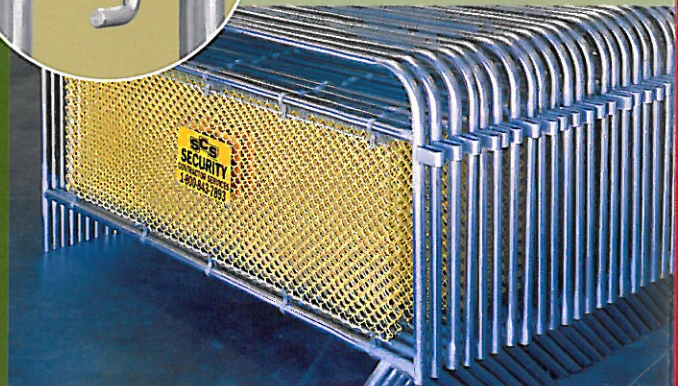

### TALL VINYL FENCING (pic. B)

- 6'W x 6'H, vinyl slats are 3" apart

### BEER GARDEN VINYL FENCING (pic. C)

- 6'W x 6'H, vinyl slats are 0.75" apart
- ABC approved for functions where alcohol is sold

## MESH STYLE RENTALS

- Galvanized, durable steel frame
- Vinyl-coated mesh
- 7'W x 3.5'H
- Lightweight and easy to manage
- Special interlocking design holds barricades together
- Can be set up in straight lines or at any angle
- Designed for easy stacking and compact storage