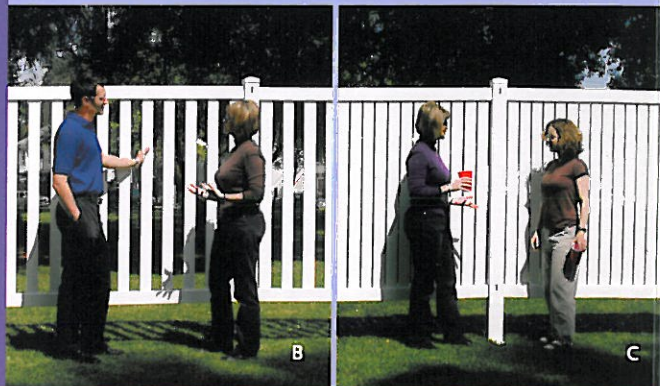

### LOW VINYL FENCING (pic. A)

- 6'W x 4'H, vinyl slats are 3" apart

### BEER GARDEN VINYL FENCING (pic. C)

- 6'W x 6'H, vinyl slats are 0.75" apart
- ABC approved for functions where alcohol is sold