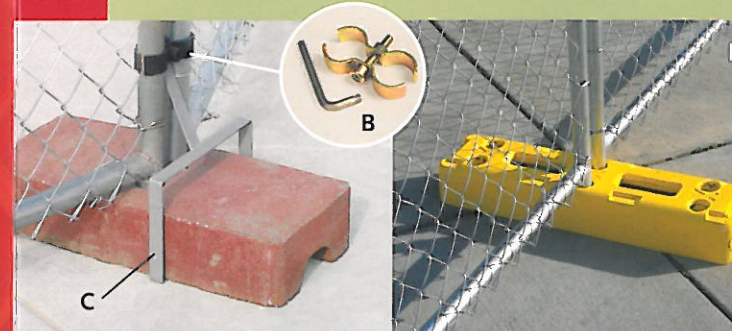

## Barricades

FOR SPECIAL EVENTS

1.800.843.7893

**SCS**  
SECURITY CONTRACTOR SERVICES

### PORTA PANEL RENTALS

- 4'W x 7'H man gate
- Rugged galvanized frame and mesh construction
- 12.5'W x 6.5'H non-barbed panel (A)
- Locking clamps are available for sale or rent (B)
- Locking strap for concrete or rubber block base (C)
- Concrete block or solid rubber block base (D)
- 12.5'W x 7'H barbed panel (E)