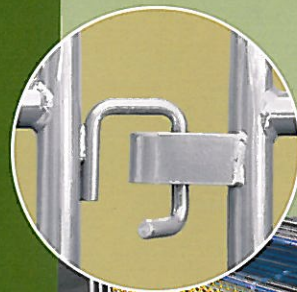

### LOW VINYL FENCING (pic. A)

- 6'W x 4'H, vinyl slats are 3" apart

### TALL VINYL FENCING (pic. B)

- 6'W x 6'H, vinyl slats are 3" apart

### BEER GARDEN VINYL FENCING (pic. C)

- 6'W x 6'H, vinyl slats are 0.75" apart
- ABC approved for functions where alcohol is sold

## MESH STYLE RENTALS

- Galvanized, durable steel frame
- Vinyl-coated mesh
- 7'W x 3.5'H
- Lightweight and easy to manage
- Special interlocking design holds barricades together
- Can be set up in straight lines or at any angle
- Designed for easy stacking and compact storage