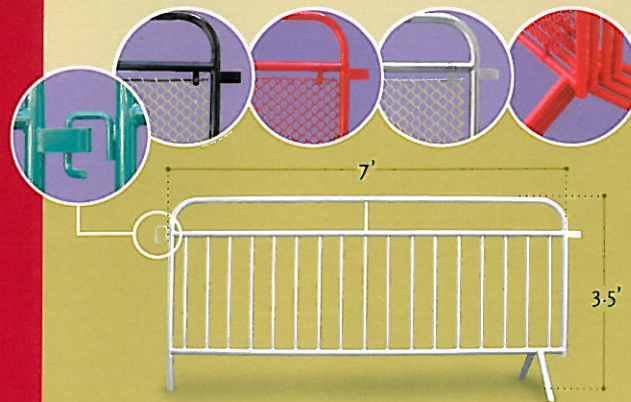

### TALL VINYL FENCING (pic. B)

- 6'W x 6'H, vinyl slats are 3" apart

### BEER GARDEN VINYL FENCING (pic. C)

- 6'W x 6'H, vinyl slats are 0.75" apart
- ABC approved for functions where alcohol is sold

## MESH STYLE RENTALS

- Galvanized, durable steel frame
- Vinyl-coated mesh
- 7'W x 3.5'H
- Lightweight and easy to manage
- Special interlocking design holds barricades together
- Can be set up in straight lines or at any angle
- Designed for easy stacking and compact storage

## BARRICADES FOR SALE

- Galvanized steel or powder coated frames
- Custom powder coating colors available on frame and vinyl coating on mesh
- Mix or match frame and mesh colors
- 7'W x 3.5'H
- Lightweight and easy to manage
- Special interlocking design holds barricades together
- Can be set up in straight lines or at any angle
- Designed for easy stacking and compact storage
- Also available in our strongest galvanized picket style (see picture below)
- Special pricing available for purchases of 25 or more barricades